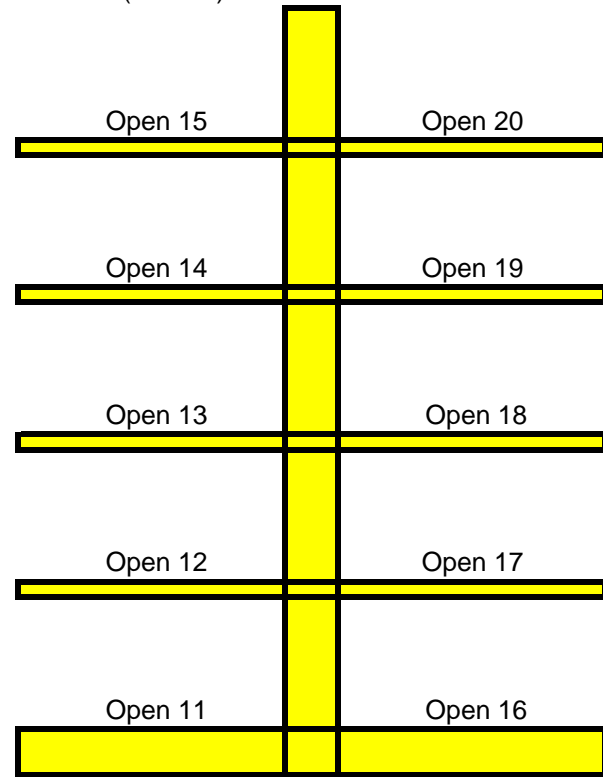

# Paddleboard Rack Assignments

South/East Rack

Unused (in shed)

Rental Cost Yearly \$100