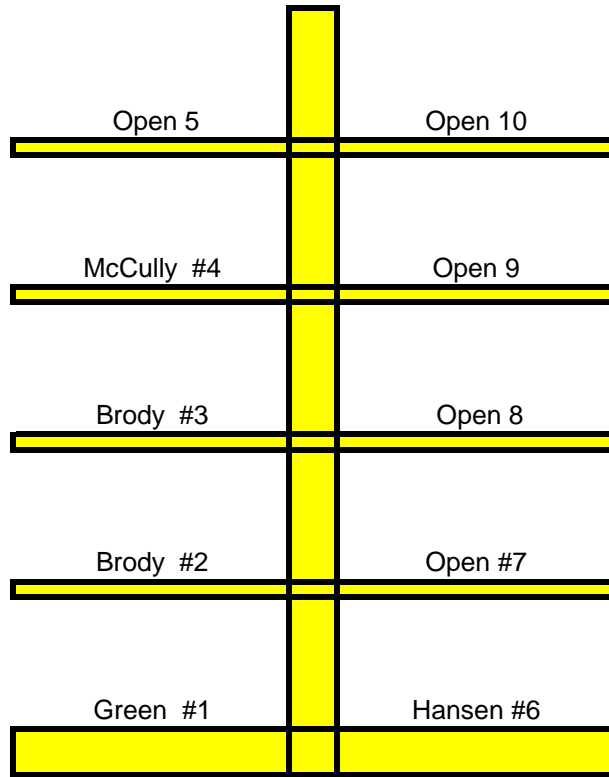

# Paddleboard Rack Assignments

South/East Rack

Unused (in shed)

Rental Cost Yearly \$100